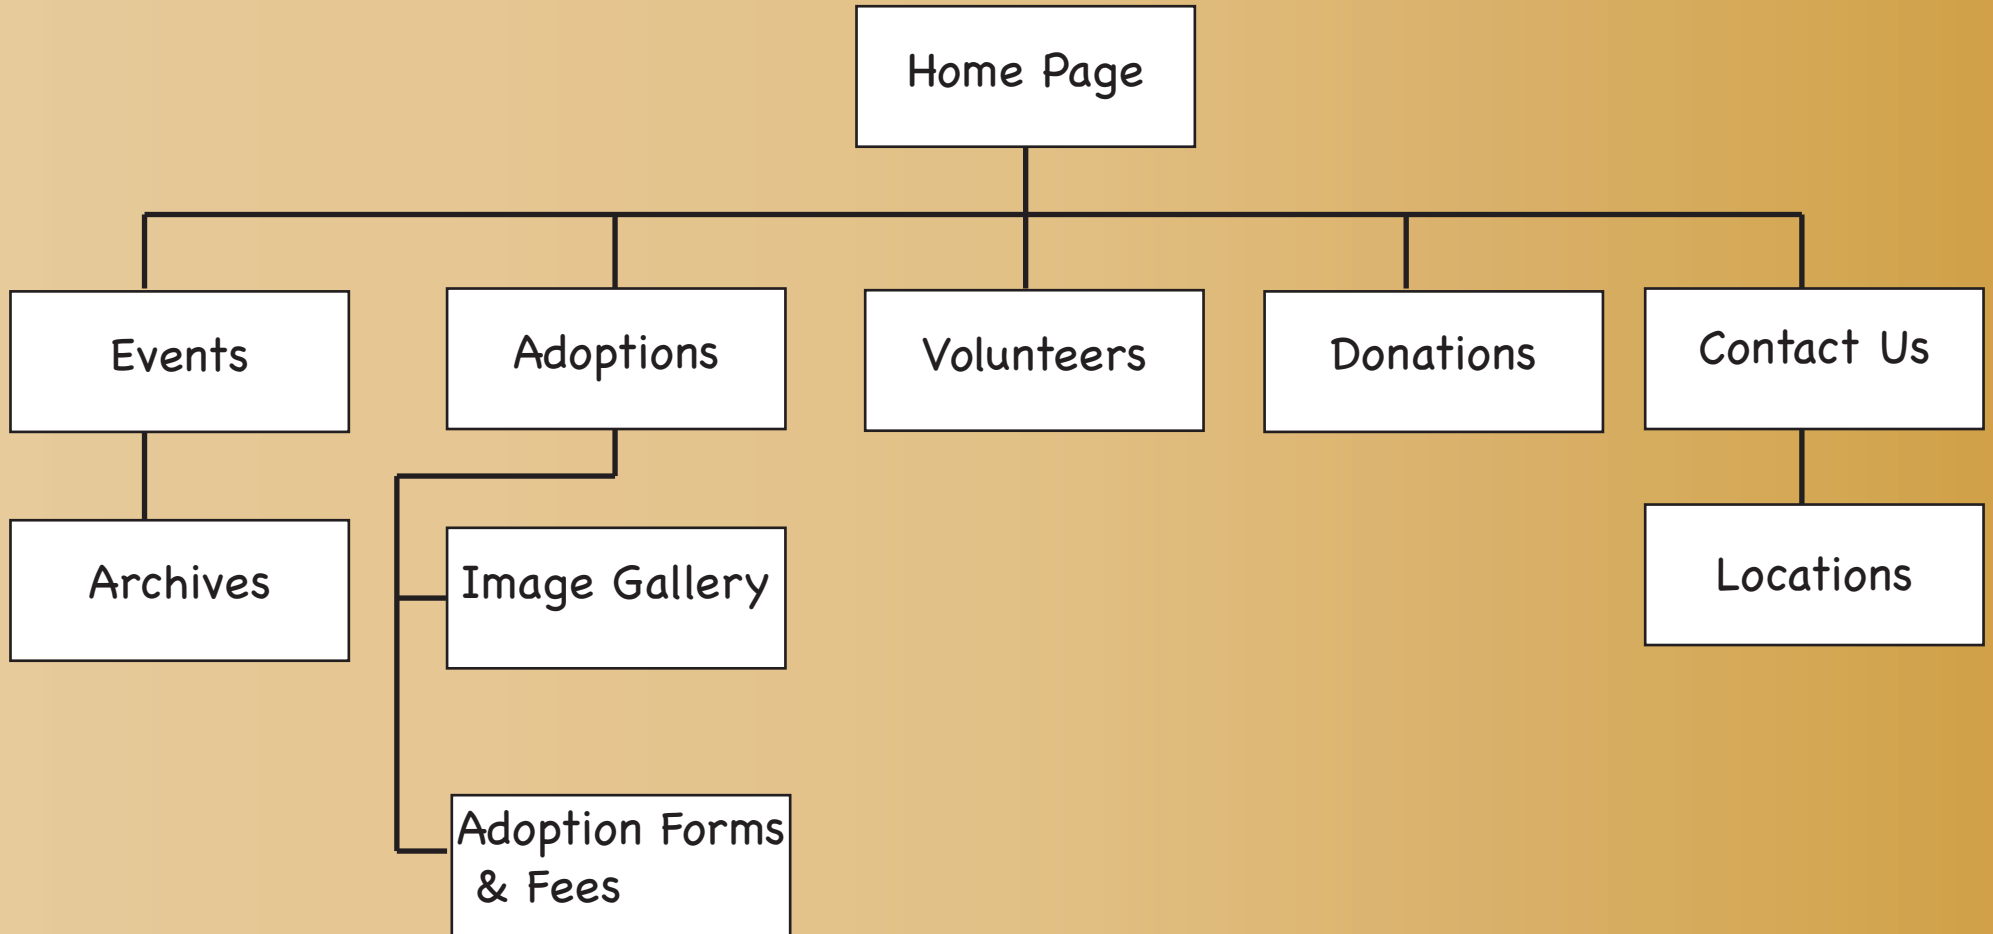

The Humane Society of Greater Miami Flowchart