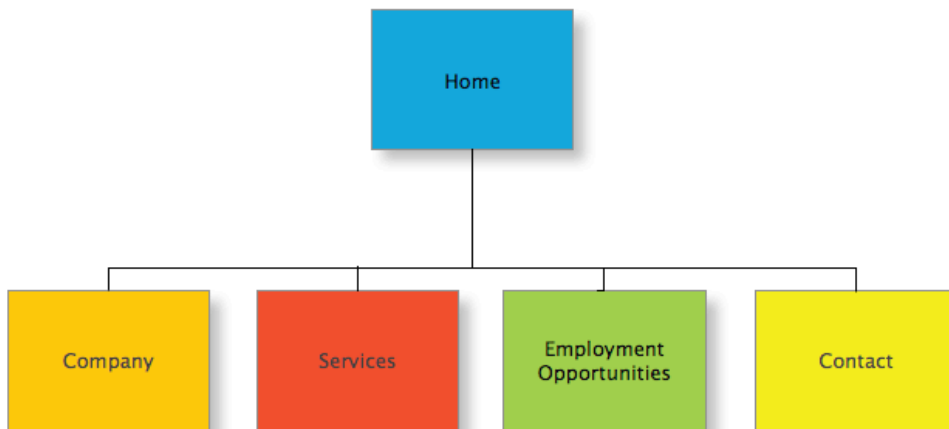

ANIMATION BLUEPRINT

Townsend Consulting, Inc FlowChart